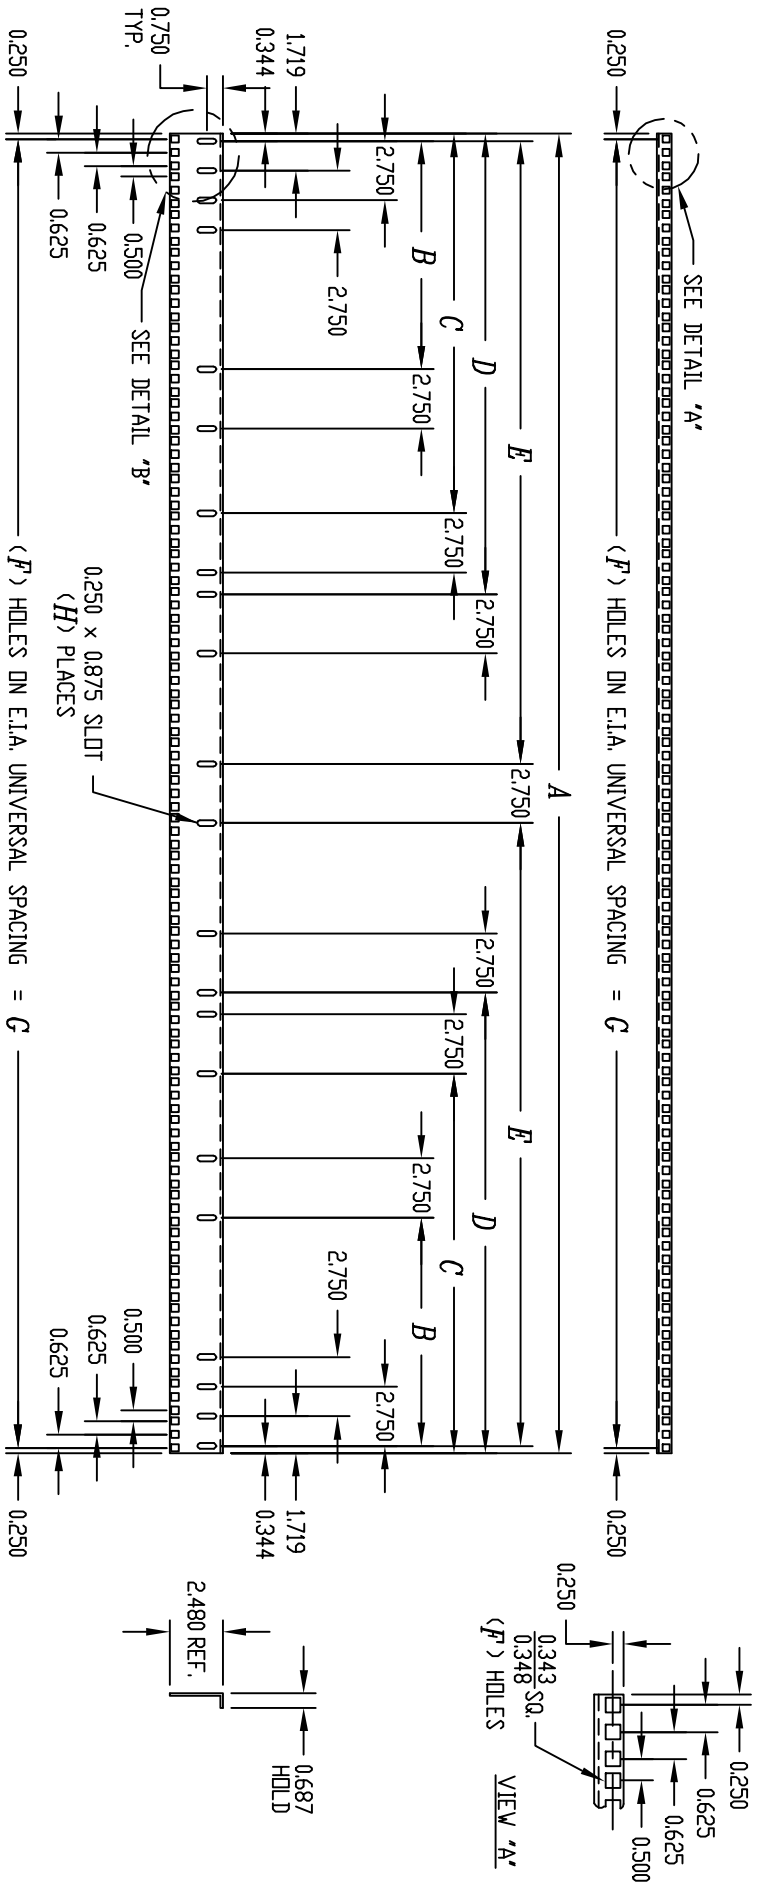

PART NAME PANEL MOUNTING RAIL (METRIC)

PART No.

PMR-9483 & PMR-9484

CATALOG No.	A	B	C	D	E	F	G	H
PMR-9483	70.000	15.281	-----	-----	33.281	120	69.500	14
PMR-9484	78.750	13.375	25.125	29.563	37.656	135	78.250	22

MATERIAL: 12 GA. STEEL
FINISH: SMOOTH BLACK